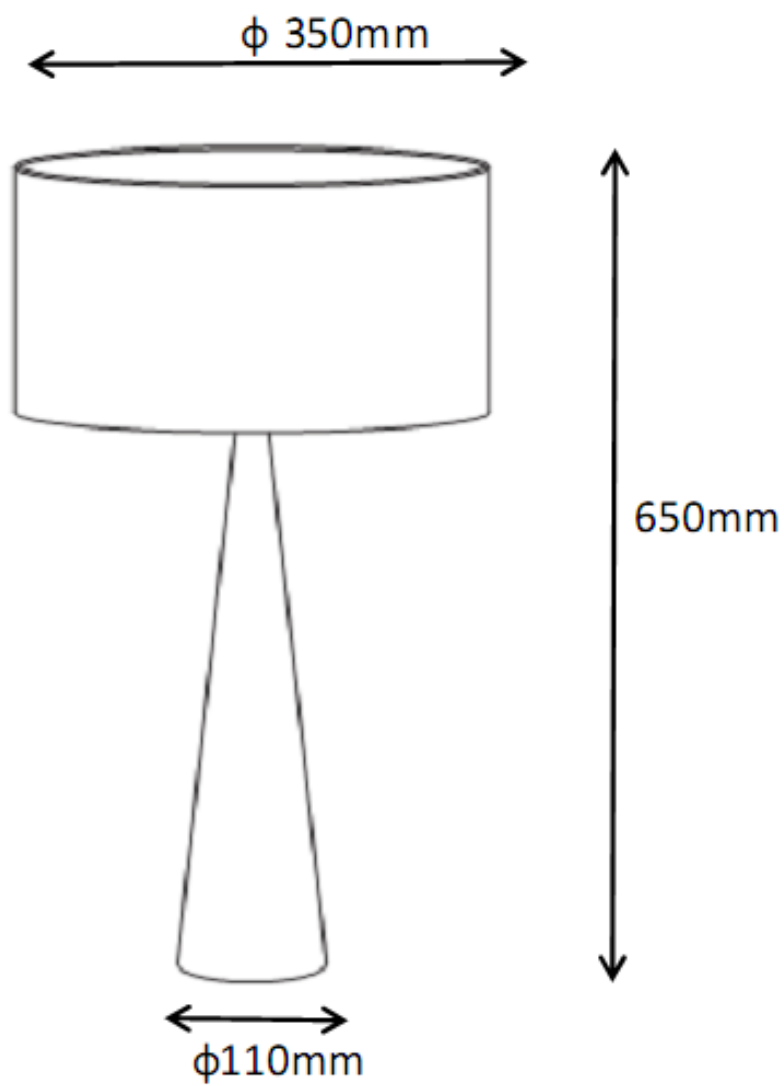

Line drawing of the item (with outline dimensions)

Item number: 30594/81/72

Installation drawing (the same as it in its instruction manual)

Technical details

materials used:	Steel+wood veer+plastic	
color:	72	Wood finished
dimmable and how is the fixture dimmable:		
size:	Height:	65cm
	Length:	
	Width:	D35cm
	Net Weight:	2.52kgs
power requirements:	220- 240V~50HZ	
bulb type and maximum Wattage:	E27	Max.60w
number of bulbs:	1XE27	
IP degree:	IP20	