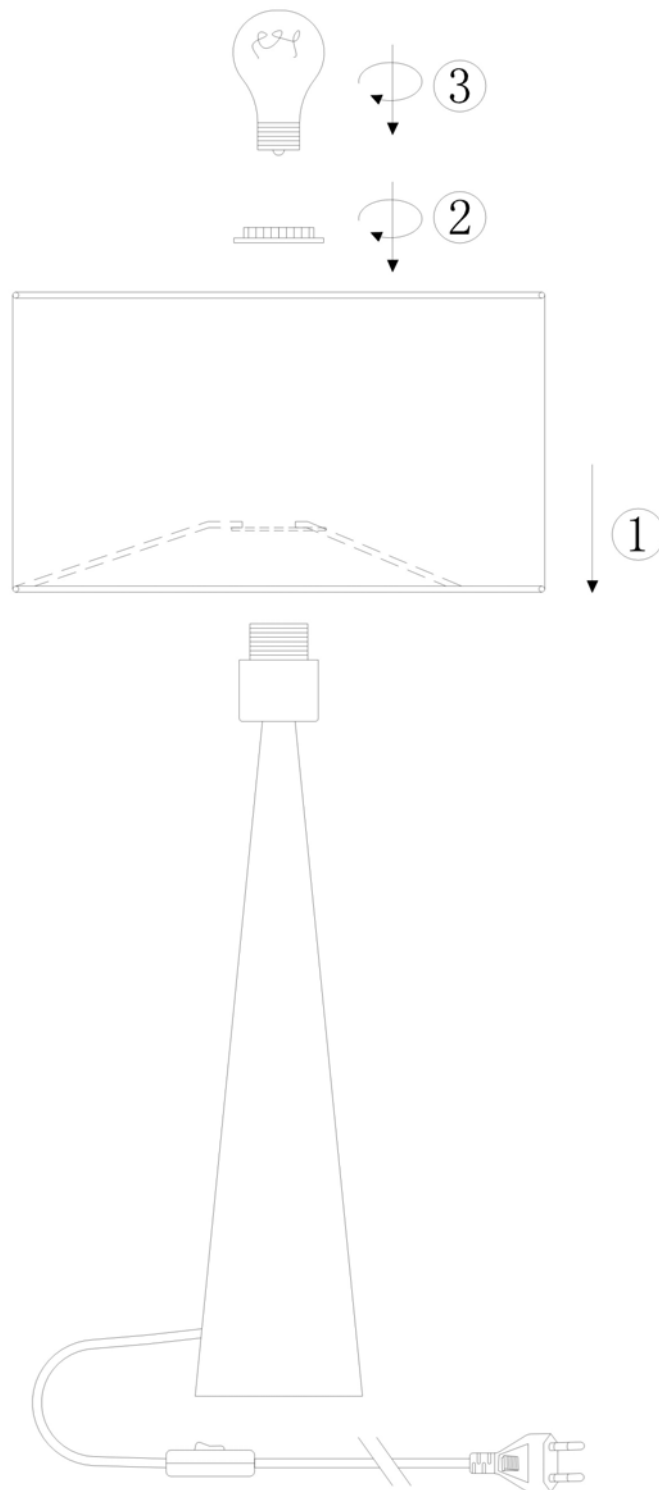

Line drawing of the item (with outline dimensions)

Item number: 30594/81/72

Installation drawing (the same as it in its instruction manual)

Technical details

materials used:	Steel+wood veer+plastic	
color:	72	Wood finished
dimmable and how is the fixture dimmable:		
size:	Height:	65cm
	Length:	
	Width:	D35cm
	Net Weight:	2.52kgs
power requirements:	220- 240V~50HZ	
bulb type and maximum Wattage:	E27	Max.60w
number of bulbs:	1XE27	
IP degree:	IP20	